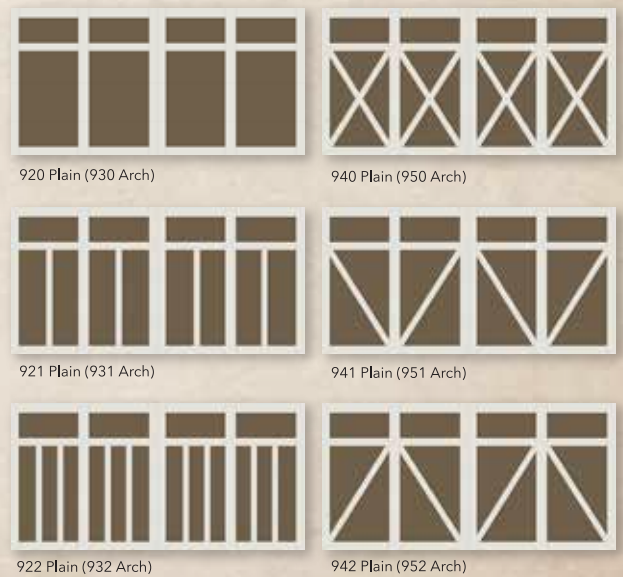

DOUBLE DOORS

open the door to
endless possibilities