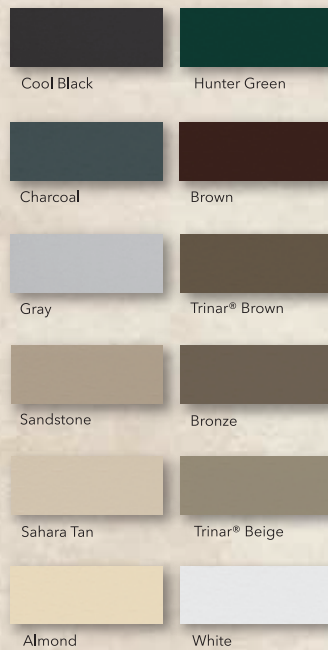

SOLID OVERLAY COLORS

*Trinar® base colors carry a 35 year finish warranty, making them ideal for projects that require lasting durability and beauty. Note: Trinar® finish warranty does not apply to overlays.

WOOD GRAIN COLORS

WOOD OVERLAY COLORS

Color Note: Wood grain overlays are handcrafted and can vary slightly in color like real wood.